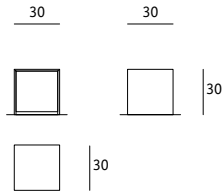

stool *stool*

**dimensions**

**stool maxi**

**stool mini**

**examples of usage**

shelf

high desk

kid's seat

kid's chair

**laminate**

**standard range of colours**

421 black

411 white

475 pebble grey

431 red

830 rosa