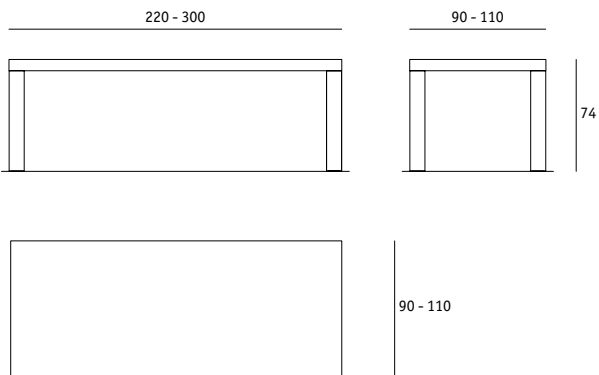

massivholztisch *table*

tabletop 5

tabletop 7,5

solid wood & veneer

maple

birch (veneer only)

beech

oak

the display of colours

can differ from the original tone, depending on printer settings or scope presentation.