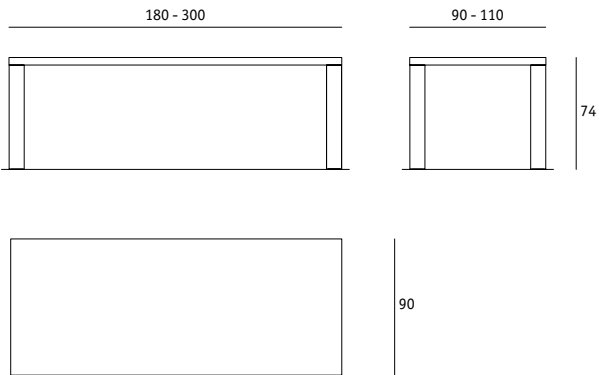

massivholztisch *table*

tabletop 5

tabletop 7,5

solid wood & veneer

maple

birch (veneer only)

beech

oak

the display of colours

can differ from the original tone, depending on printer settings or scope presentation.