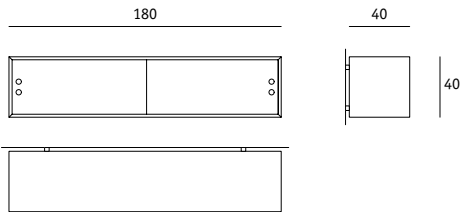

wandcontainer *wall container*

formate

180 x 40 x 40

240 x 40 x 40

linoleum

4176 mushroom

4157 pearl

4185 powder