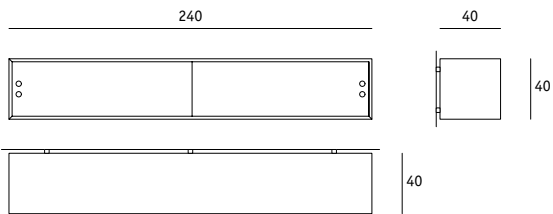

wandcontainer *wall container*

formate

180 x 40 x 40

240 x 40 x 40

linoleum

4176 mushroom

4157 pearl

4185 powder