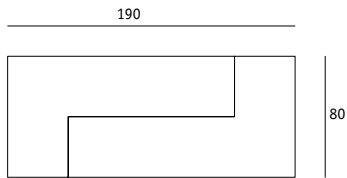

l-bank *l-bench*

dimensions

150 x 80 x 45

150 x 80 x 45

examples for configurations

resting furniture

the long bench

lobby, lounge, conference, meeting