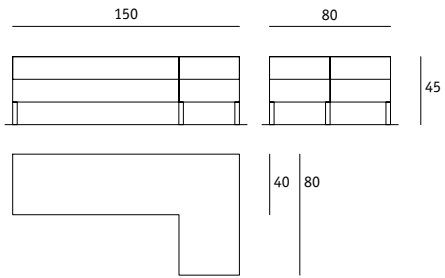

l-bank *l-bench*

dimensions

150 x 80 x 45

150 x 80 x 45

examples for configurations

resting furniture

the long bench

lobby, lounge, conference, meeting