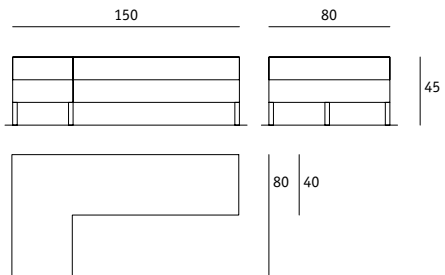

l-bank *l-bench*

dimensions

150 x 80 x 45

150 x 80 x 45

examples for configurations

resting furniture

the long bench

lobby, lounge, conference, meeting