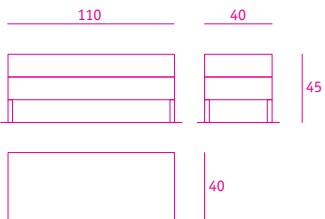

polsterbank *upholstered bench*

**dimensions**

---

**100 x 40 x 45**

**dimensions**

---

**110 x 40 x 45**

**kvadrat**