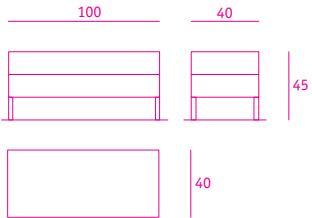

polsterbank *upholstered bench*

**dimensions**

---

**100 x 40 x 45**

**dimensions**

---

**110 x 40 x 45**

**kvadrat**